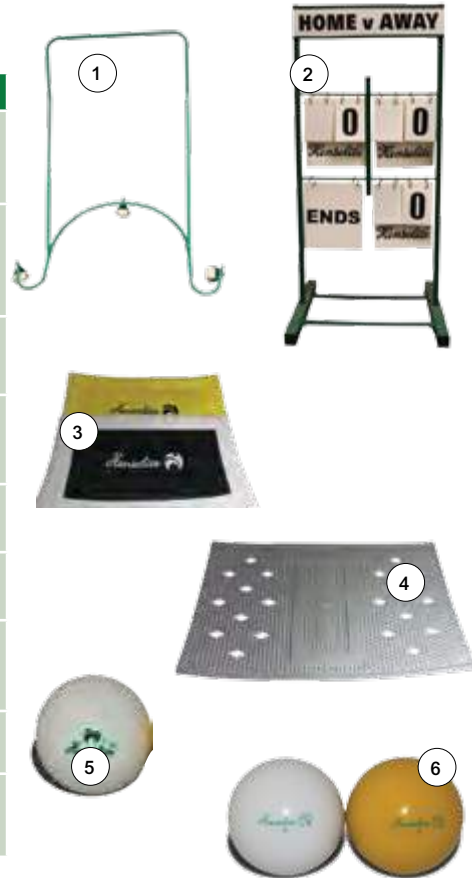

Club Equipment

Greengauge Sports has a complete range of items for clubs ranging from jacks, mats and scoreboards to competition draw sheets and rink balloting discs.

Item	Description
1 Bowls Gatherer Code BGAT	Easy to use, time and labour saving device for use indoor or outdoor
2 Henselite Scoreboard Code SCOFS	Metal framed double sided scoreboard designed to be read from both sides. Free standing unit and wind resistant.
3 Henselite Standard Delivery mat Code 117	Available in black/white or yellow.
4 Henselite Heavy Duty Non-Slip Delivery Mat Code 118	Non slip surface ensures bowler safety and green protection. Available in white only.
5 Henselite Lawn Jack Code 035	We offer both white jacks for outdoor play.
6 Henselite Heavyweight Jack Code 034 or 036	We offer both white and yellow jacks for indoor play.
7 Henselite Competition Draw Sheet Code 116	64 names to ensure well co-ordinated tournaments. 25 sheets per pack.
8 Rink Balloting Discs Code 116	Rink and position discs, 8 discs per pack, rinks 1-8.
9 Umpires Bowls Wedges Code WEDGE	4 wedges in a pack this is a useful accessory for bowlers and umpires.